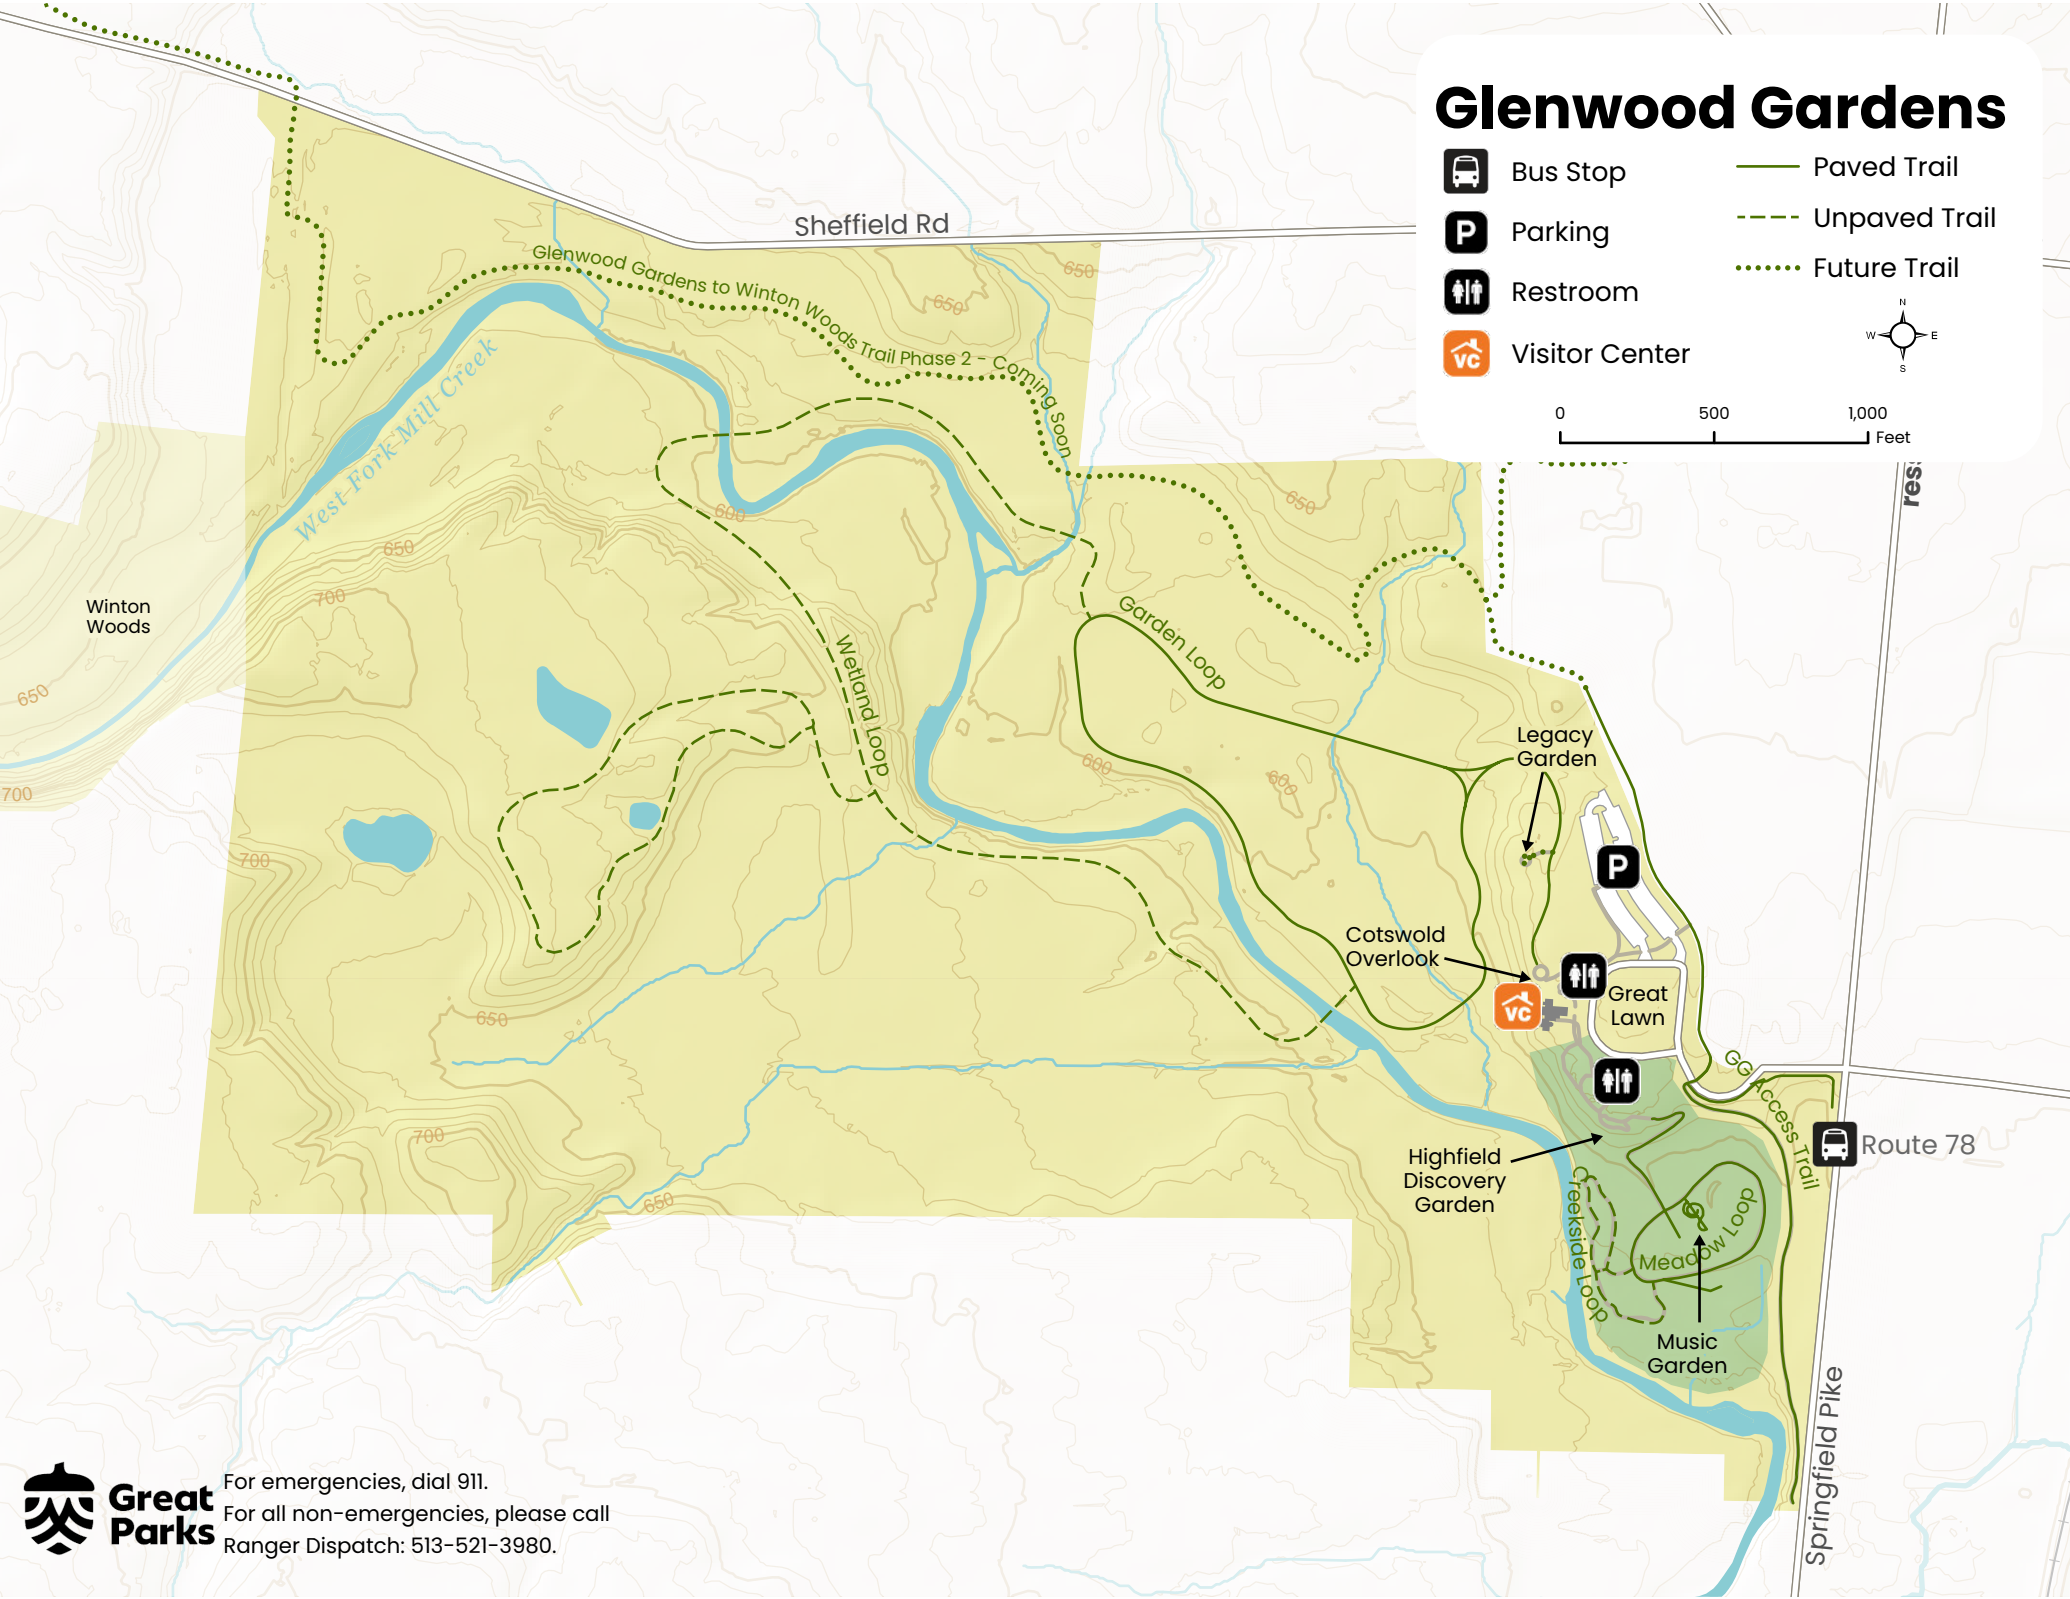

Glenwood Gardens

-  Bus Stop
-  Parking
-  Restroom
-  Visitor Center
-  Paved Trail
-  Unpaved Trail
-  Future Trail

0 500 1,000 Feet

For emergencies, dial 911.
For all non-emergencies, please call
Ranger Dispatch: 513-521-3980.